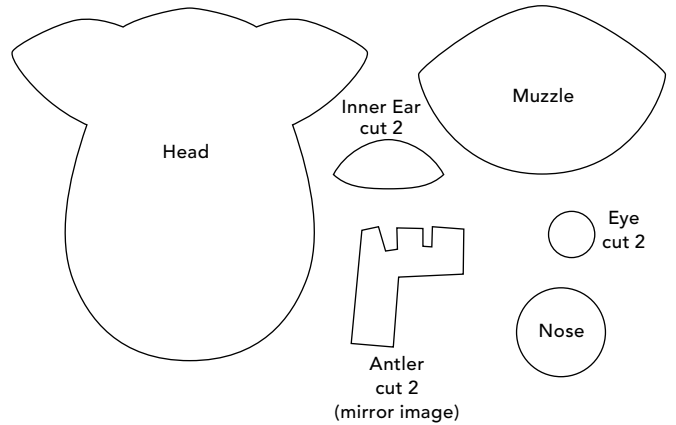

Gift Card Giver

All pattern pieces have 1/4"/6 mm seam allowance included.

Copy at 400%

Trees All Around Tree Skirt

Copy at 150%

Rudolph Hoop Ornament

Copy at 150%