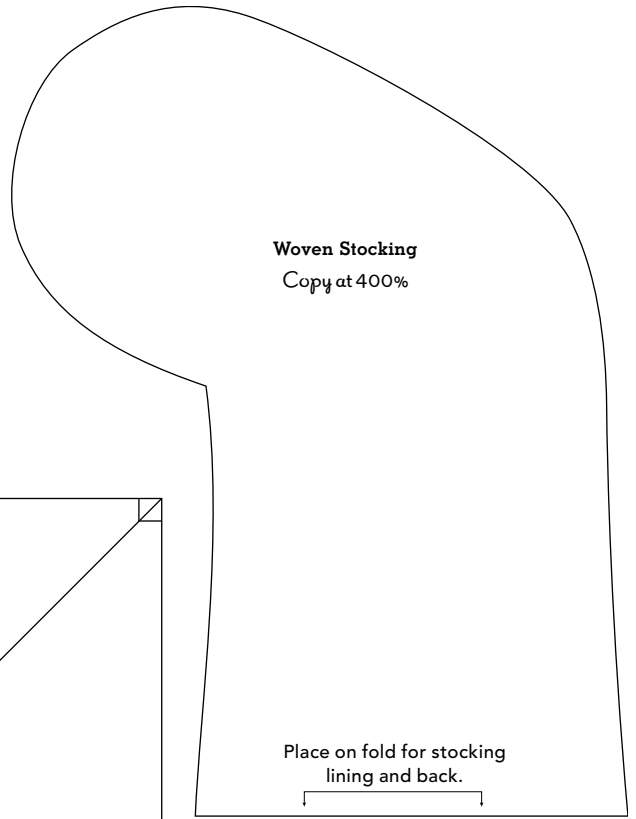

Gift Card Giver

All pattern pieces have 1/4"/6 mm seam allowance included.

Copy at 400%

Trees All Around Tree Skirt

Copy at 150%

Rudolph Hoop Ornament

Copy at 150%